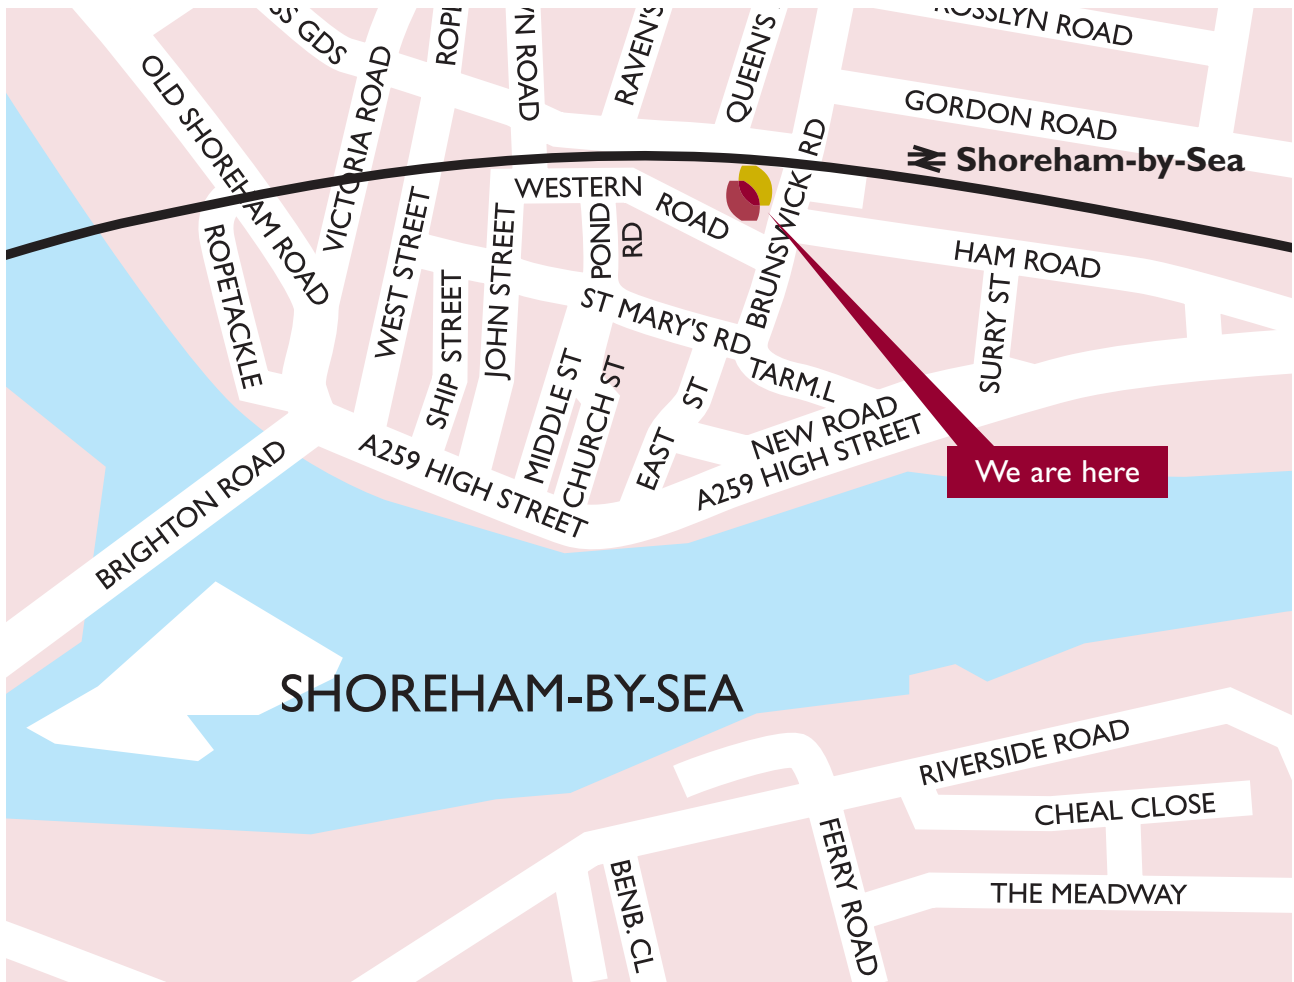

# How to find us

Watkins House, Brunswick Road  
Shoreham-by-Sea, West Sussex, BN43 5ZH

**Dennis Watkins** & Co. Ltd.

Dennis Watkins & Co. Ltd.

01273 454282

insure@denniswatkins.co.uk

Further information on all our services can be  
found on our website [www.denniswatkins.co.uk](http://www.denniswatkins.co.uk)